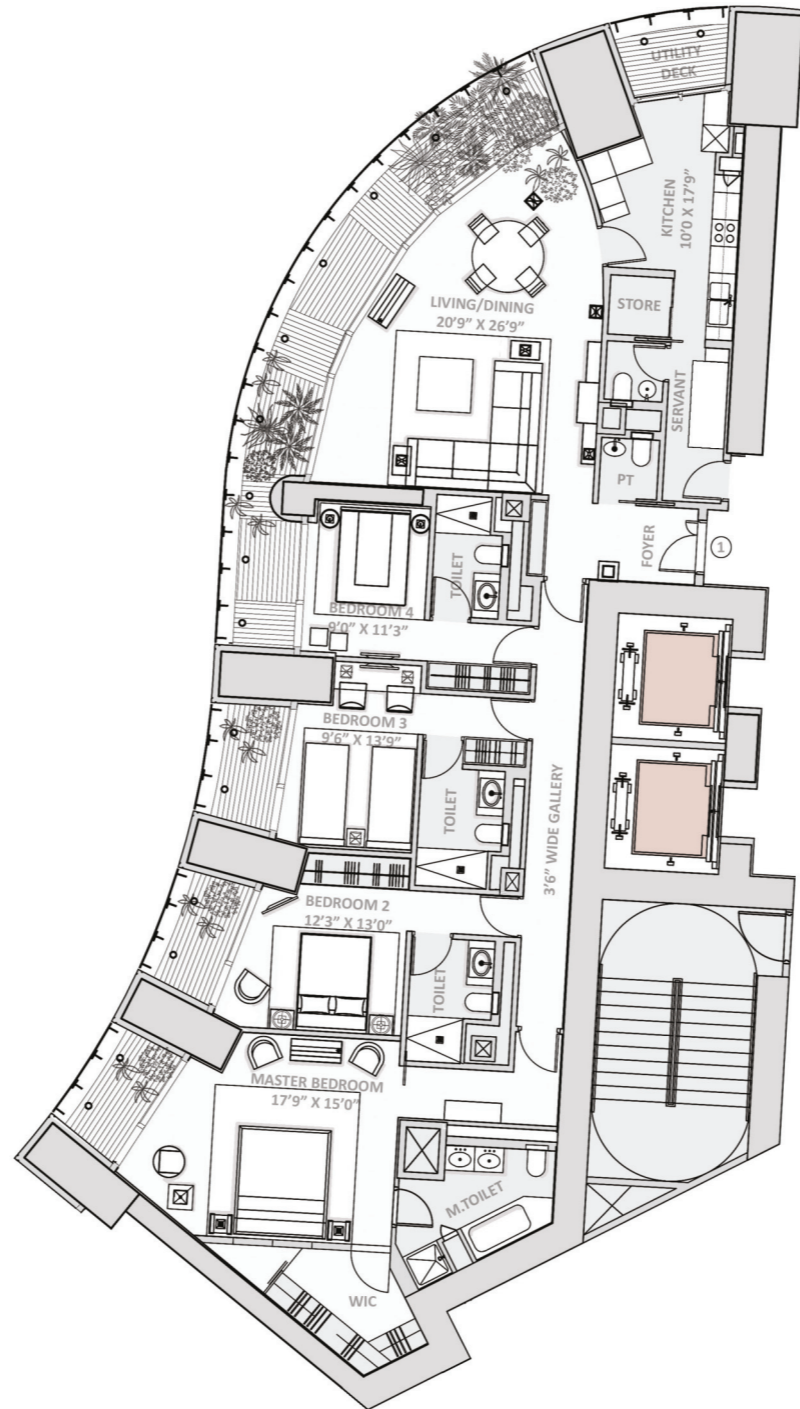

WORLD ONE

PLANS

NORTH WING

WORLD RESIDENCE N1

4 Bed Residence (Finished)

WORLD RESIDENCE N1

4 Bed Residence (Bareshell)

WORLD RESIDENCE N2

4 Bed Residence (Finished)

WORLD RESIDENCE N2

4 Bed Residence (Bareshell)

EAST WING

WORLD RESIDENCE E1

3 Bed Residence (Finished)

WORLD RESIDENCE E1

3 Bed Residence (Bareshell)