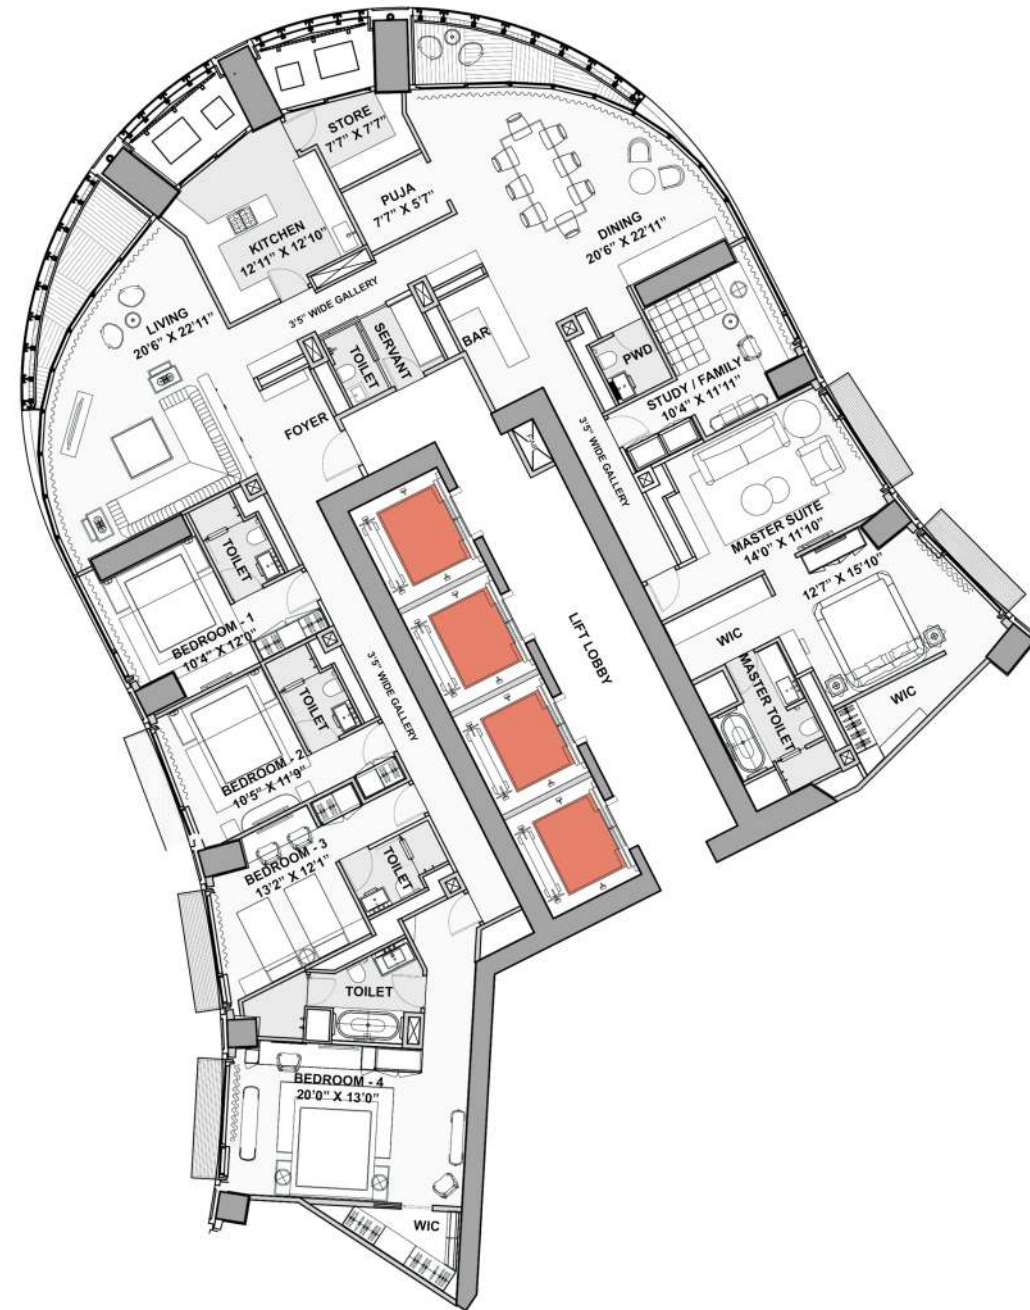

3 & 4 BHK Combined - B Wing