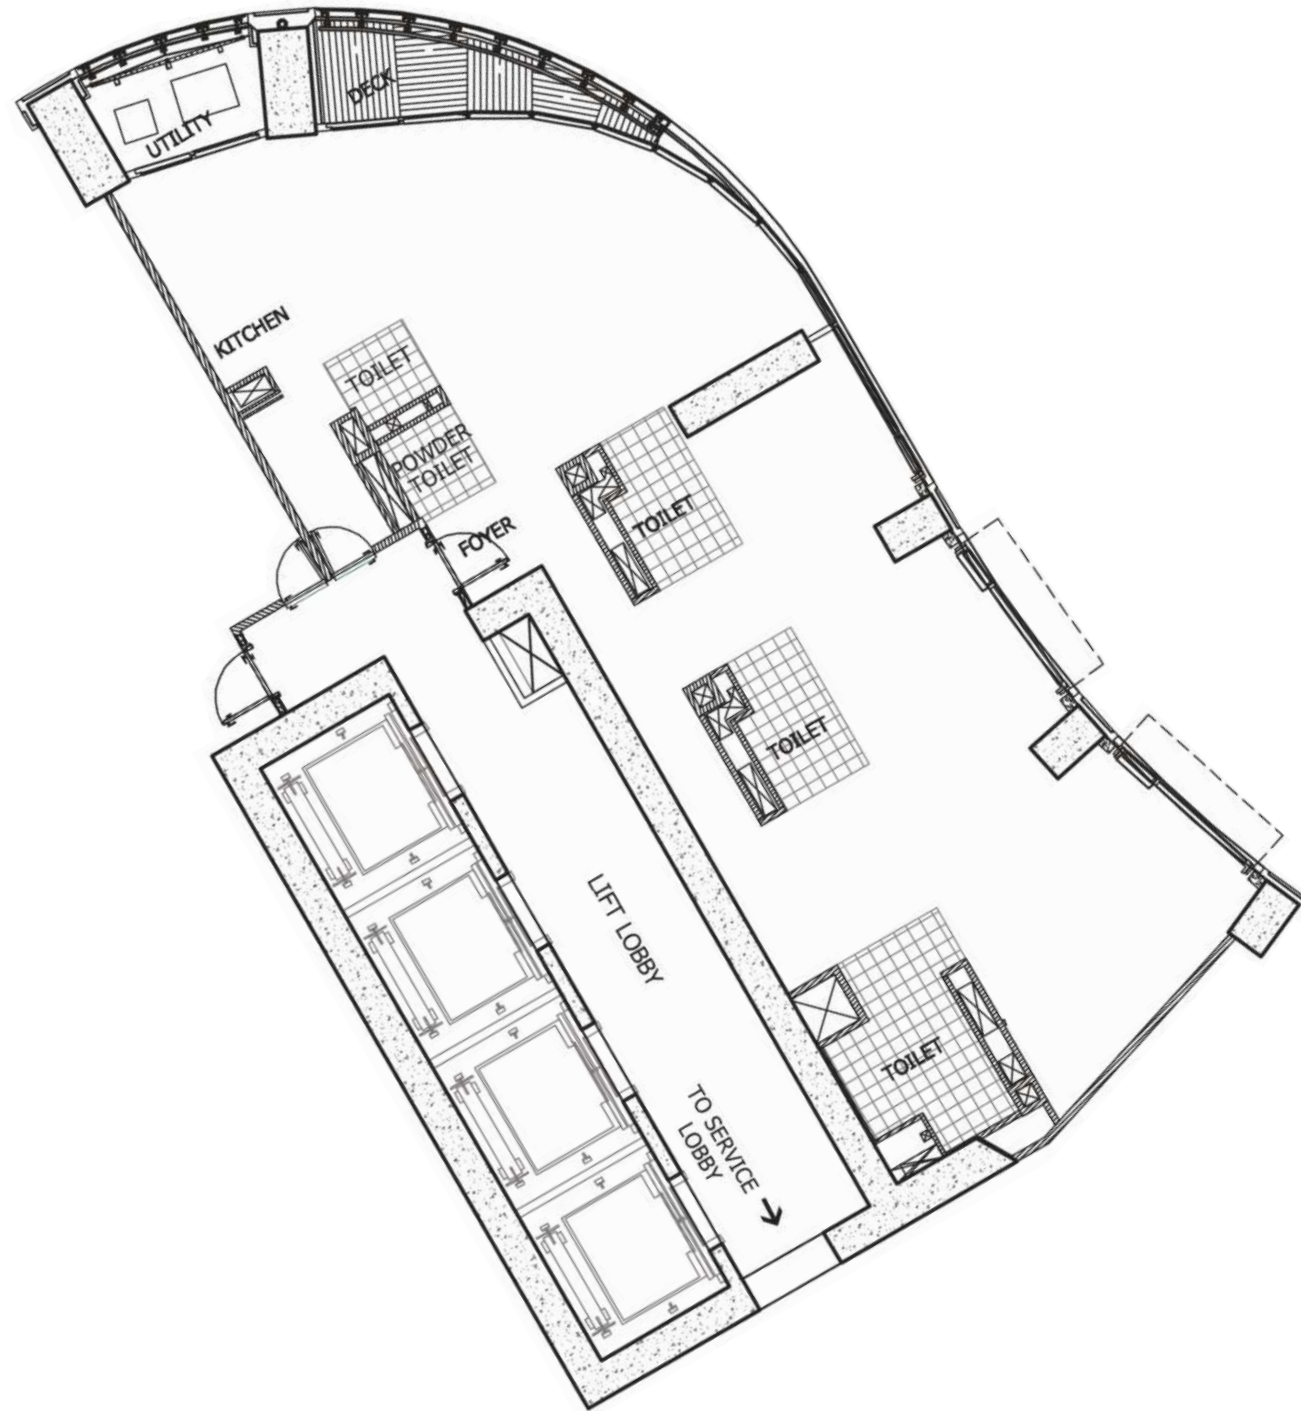

WORLD RESIDENCE A2

Bareshell Layout

-  Wet Areas
-  Structural Walls
-  Deck Area

B WING

WORLD RESIDENCE B1

4 bedroom residence

WORLD RESIDENCE B1

Bareshell Layout

- Wet Areas
- Structural Walls
- Deck Area

WORLD RESIDENCE B2

3 bedroom residence

WORLD RESIDENCE B2

Bareshell Layout

-  Wet Areas
-  Structural Walls
-  Deck Area

C WING

WORLD RESIDENCE C1

4 bedroom residence

WORLD RESIDENCE C1

Bareshell Layout

-  Wet Areas
-  Structural Walls
-  Deck Area

WORLD RESIDENCE C2

3 bedroom residence

WORLD RESIDENCE C2

Bareshell Layout

-  Wet Areas
-  Structural Walls
-  Deck Area

WORLD RESIDENCES
ISOMETRIC VIEW

WORLD RESIDENCE A1

4 bedroom residence (Isometric View)

WORLD RESIDENCE A2

3 bedroom residence (Isometric View)

WORLD RESIDENCE B1