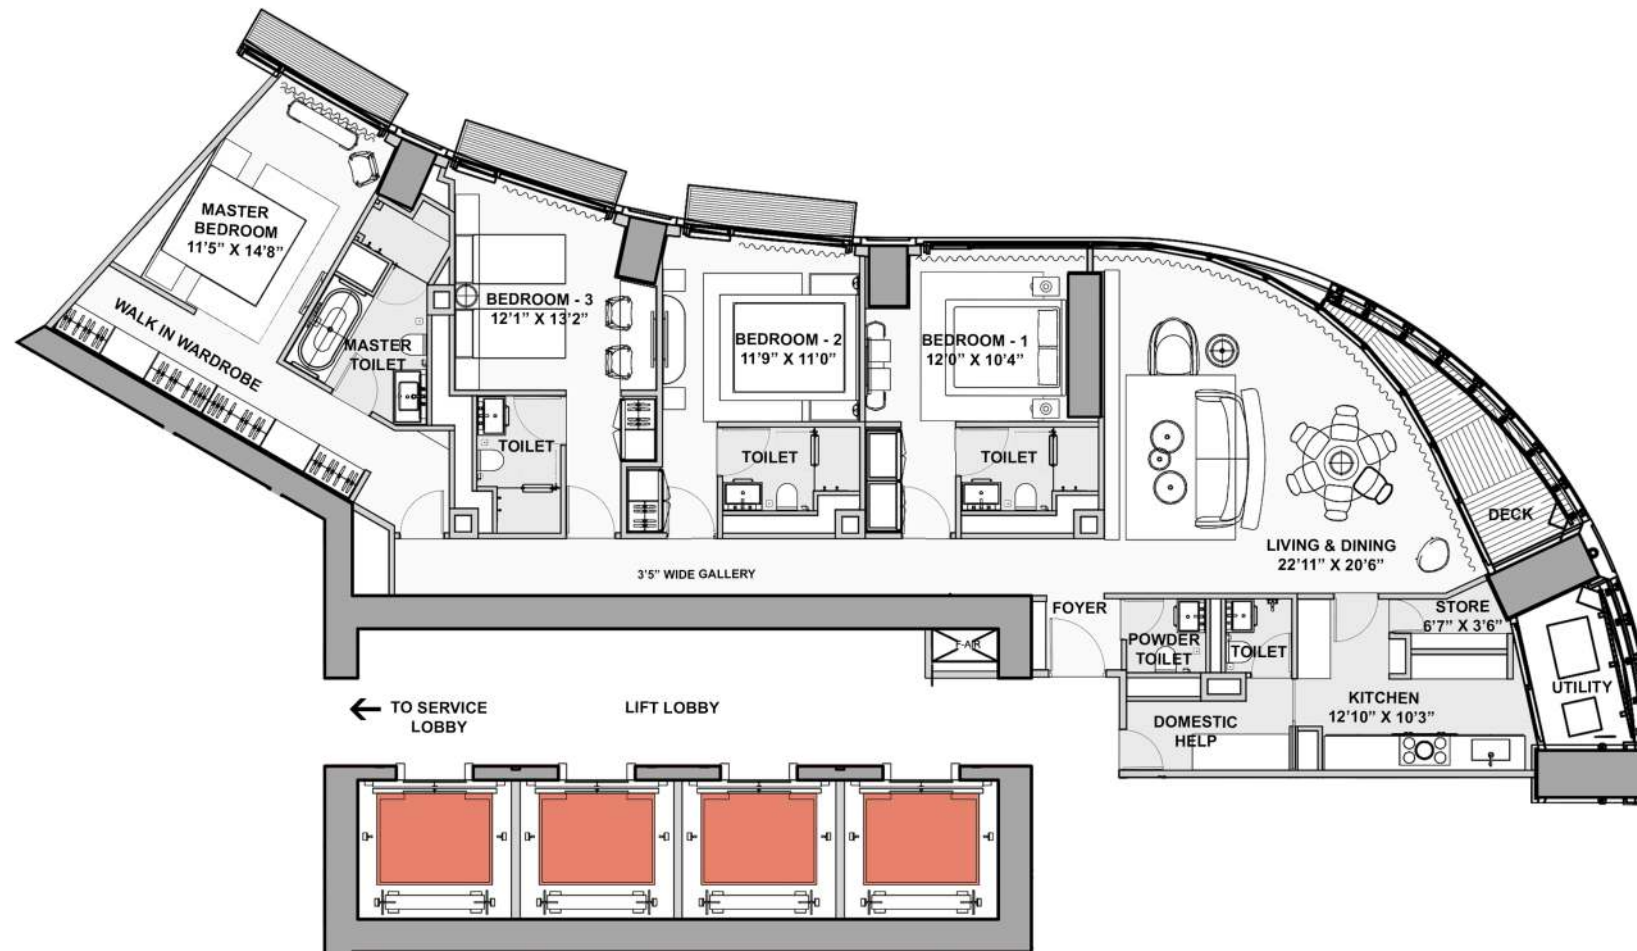

WORLD RESIDENCE A2

Bareshell Layout

-  Wet Areas
-  Structural Walls
-  Deck Area

B WING

WORLD RESIDENCE B1

4 bedroom residence

WORLD RESIDENCE B1

Bareshell Layout

- Wet Areas
- Structural Walls
- Deck Area

WORLD RESIDENCE B2

3 bedroom residence

WORLD RESIDENCE B2

Bareshell Layout

-  Wet Areas
-  Structural Walls
-  Deck Area

C WING

WORLD RESIDENCE C1

4 bedroom residence

WORLD RESIDENCE C1

Bareshell Layout

-  Wet Areas
-  Structural Walls
-  Deck Area

WORLD RESIDENCE C2

3 bedroom residence

WORLD RESIDENCE C2

Bareshell Layout

-  Wet Areas
-  Structural Walls
-  Deck Area

WORLD RESIDENCES
ISOMETRIC VIEW

WORLD RESIDENCE A1

4 bedroom residence (Isometric View)

WORLD RESIDENCE A2

3 bedroom residence (Isometric View)

WORLD RESIDENCE B1