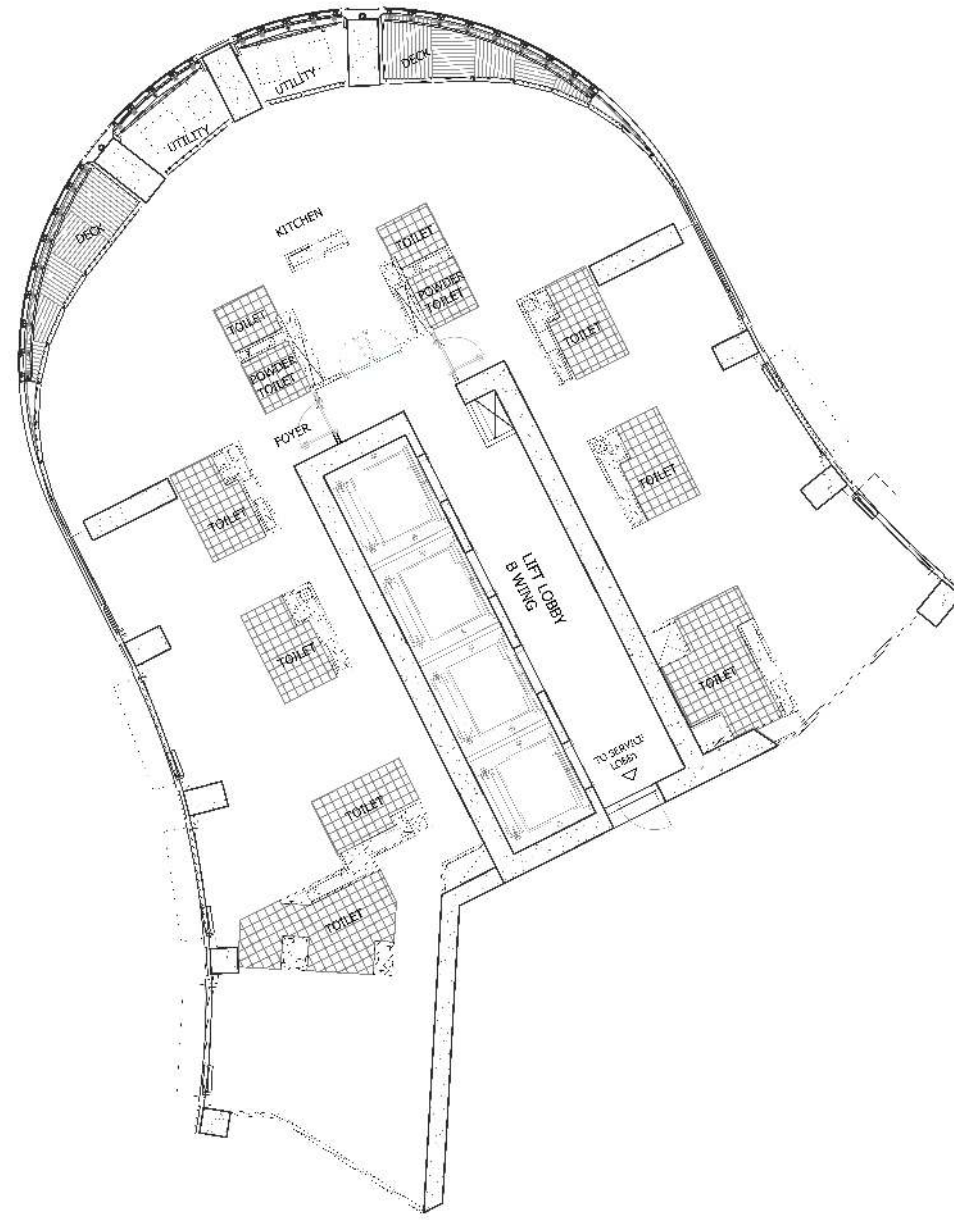

WORLD VIEW

PLANS

A WING

WORLD RESIDENCE A1

Bareshell Layout

-  Wet Areas
-  Structural Walls
-  Deck Area

WORLD RESIDENCE A2

3 bedroom residence

WORLD RESIDENCE A2

Bareshell Layout

-  Wet Areas
-  Structural Walls
-  Deck Area

B WING

WORLD RESIDENCE B1

4 bedroom residence

WORLD RESIDENCE B1

Bareshell Layout

4 bedroom residence (Isometric View)

WORLD RESIDENCE B2

3 bedroom residence (Isometric View)

WORLD RESIDENCE C1

4 bedroom residence (Isometric View)

WORLD RESIDENCE C2

3 bedroom residence (Isometric View)

3 & 4 BHK Combined - A Wing

3 & 4 BHK Combined - B Wing

3 & 4 BHK Combined - C Wing

COMBINED UNIT - A Wing

TIER 1

COMBINED UNIT - B Wing

TIER 1

5 BHK Villa - A Wing (Refuge Level)

5 BHK Villa - A Wing