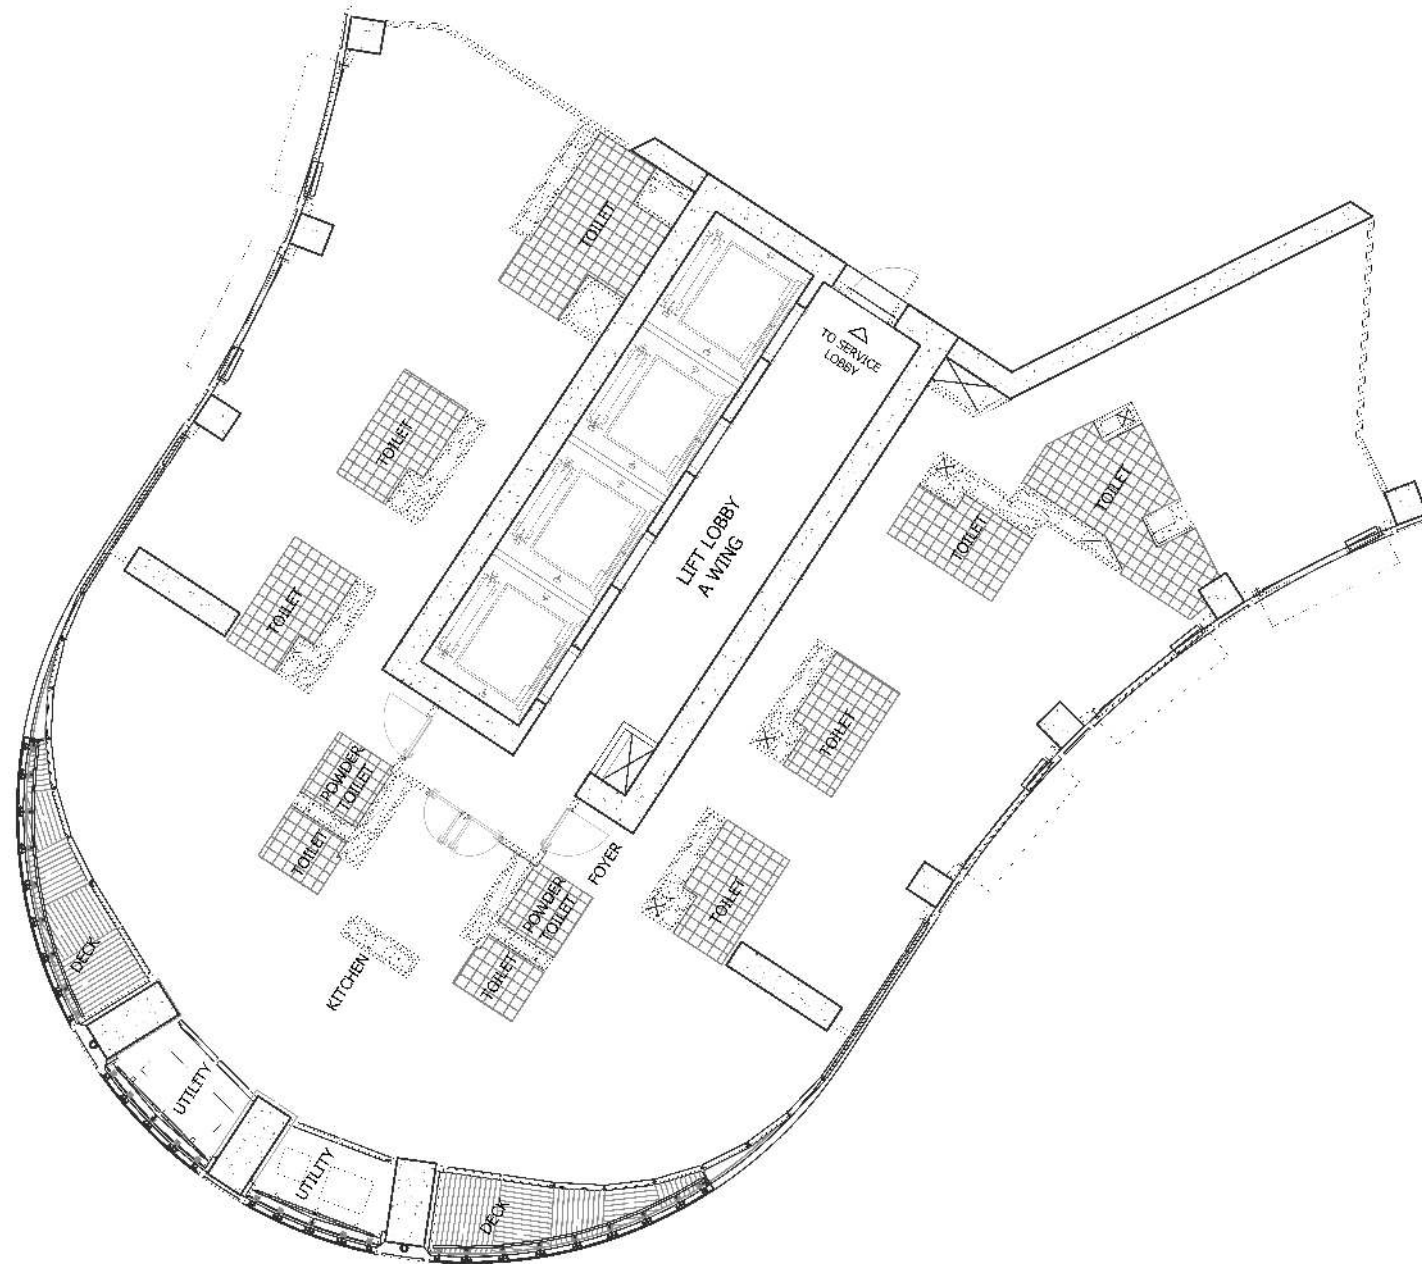

WORLD VIEW

PLANS

A WING

WORLD RESIDENCE A1

Bareshell Layout

-  Wet Areas
-  Structural Walls
-  Deck Area

WORLD RESIDENCE A2

3 bedroom residence

WORLD RESIDENCE A2

Bareshell Layout

-  Wet Areas
-  Structural Walls
-  Deck Area

B WING

WORLD RESIDENCE B1

4 bedroom residence

WORLD RESIDENCE B1

Bareshell Layout

3 & 4 BHK Combined - B Wing

3 & 4 BHK Combined - C Wing

COMBINED UNIT - A Wing

TIER 1

COMBINED UNIT - B Wing

TIER 1

5 BHK Villa - A Wing (Refuge Level)

5 BHK Villa - A Wing