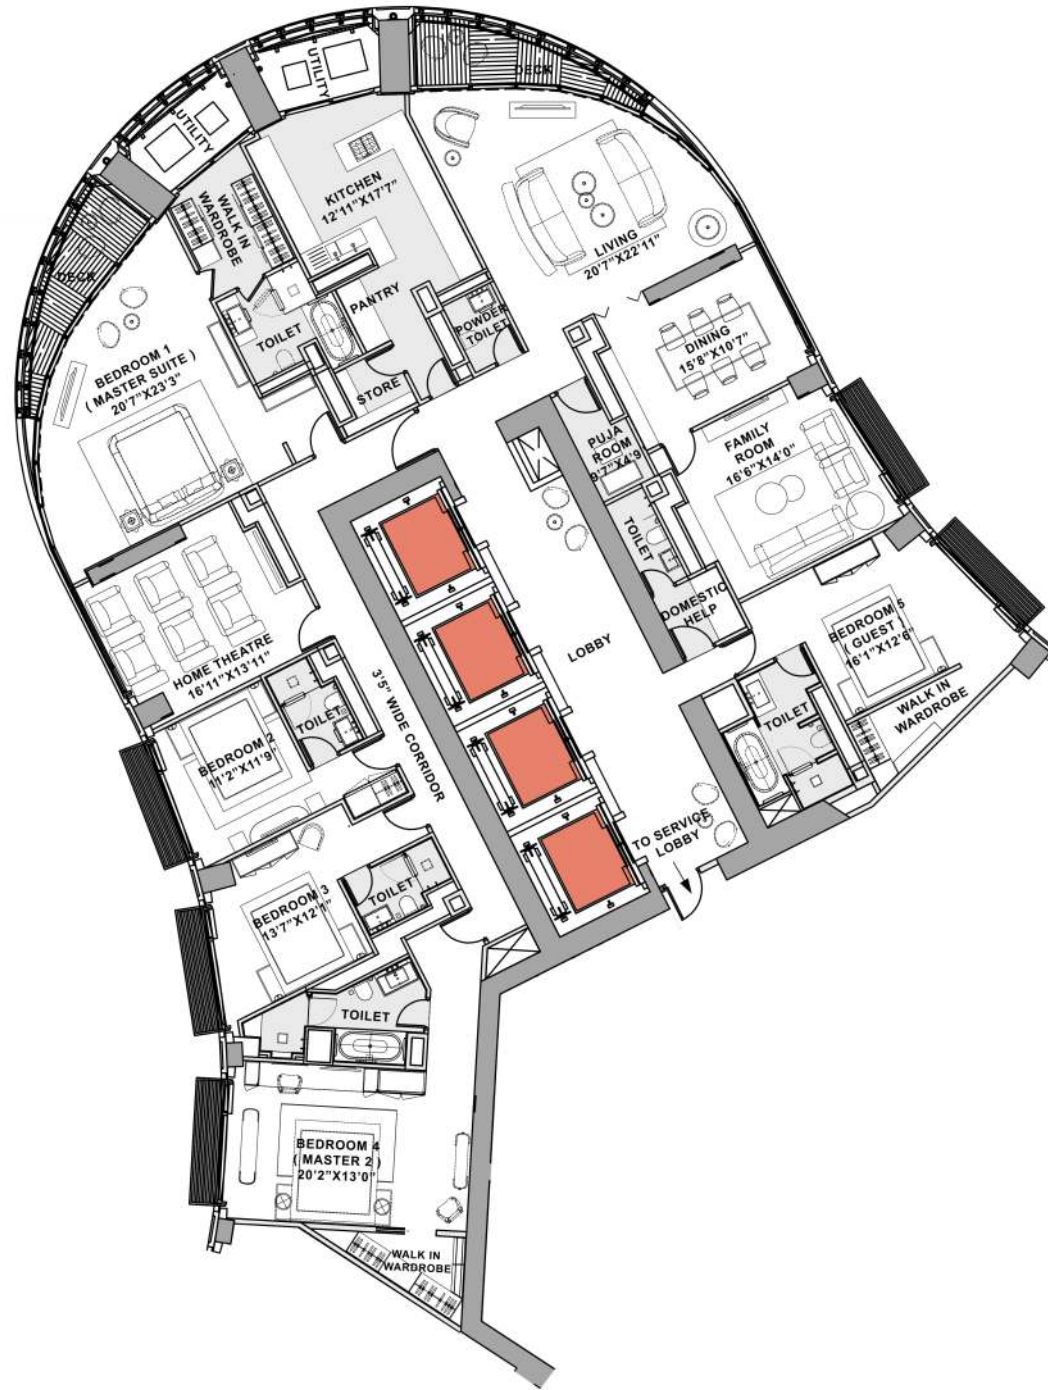

5 BHK Villa - B Wing