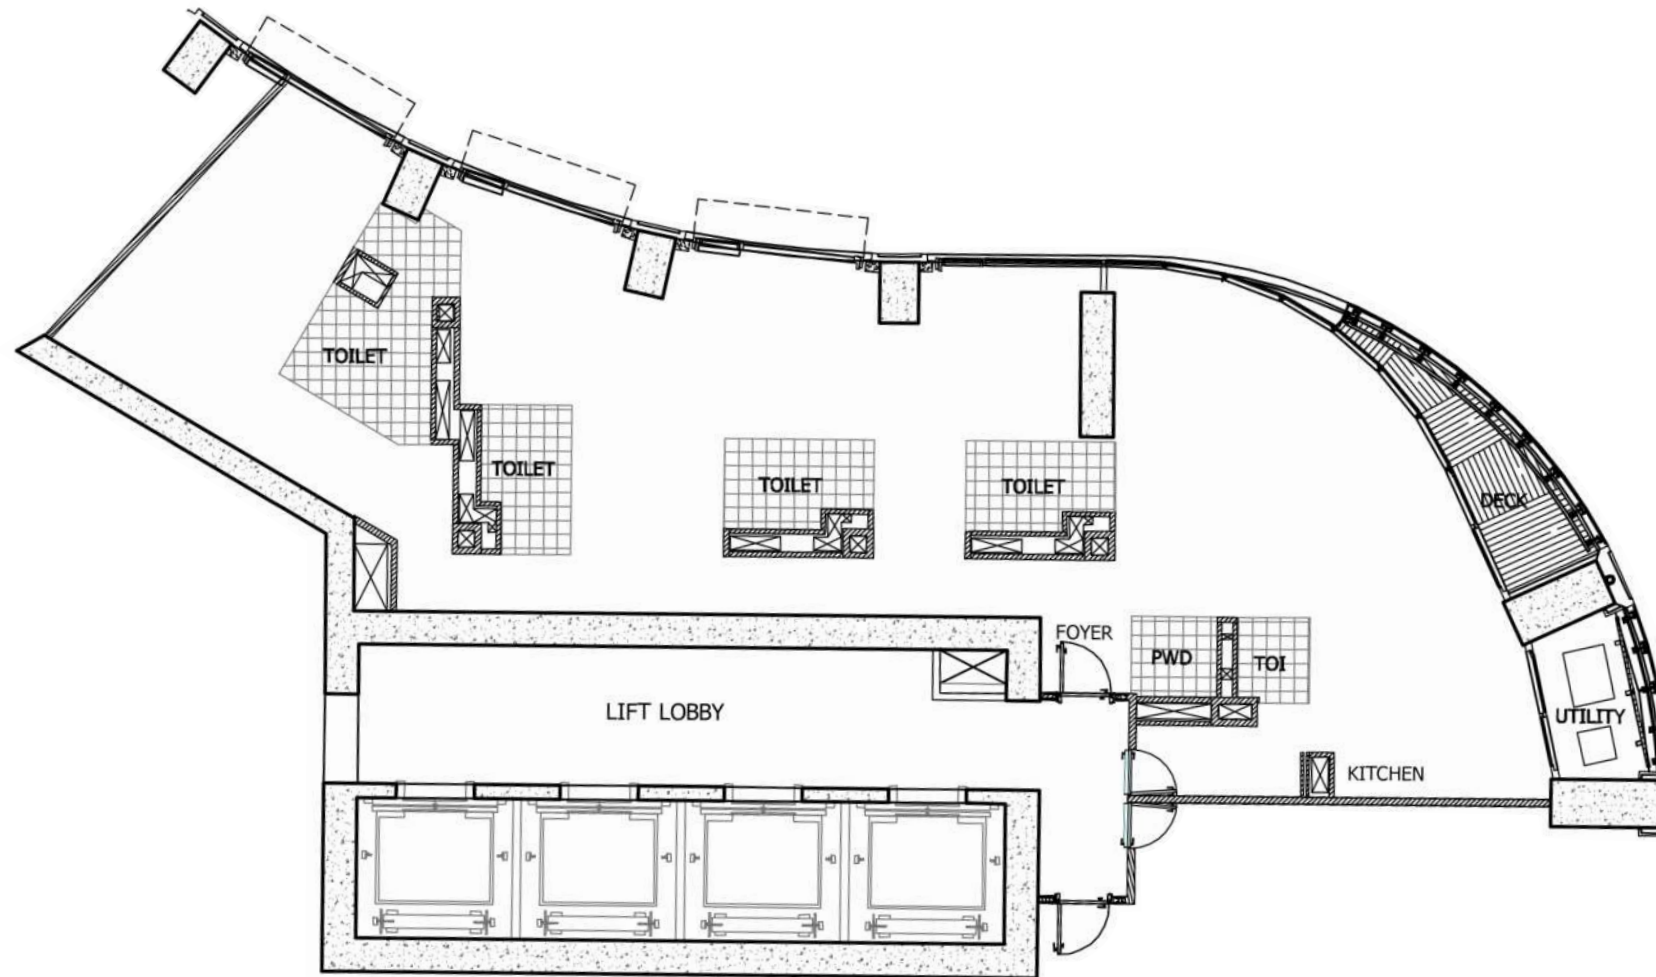

WORLD RESIDENCE C1

Bareshell Layout

- Wet Areas
- Structural Walls
- Deck Area