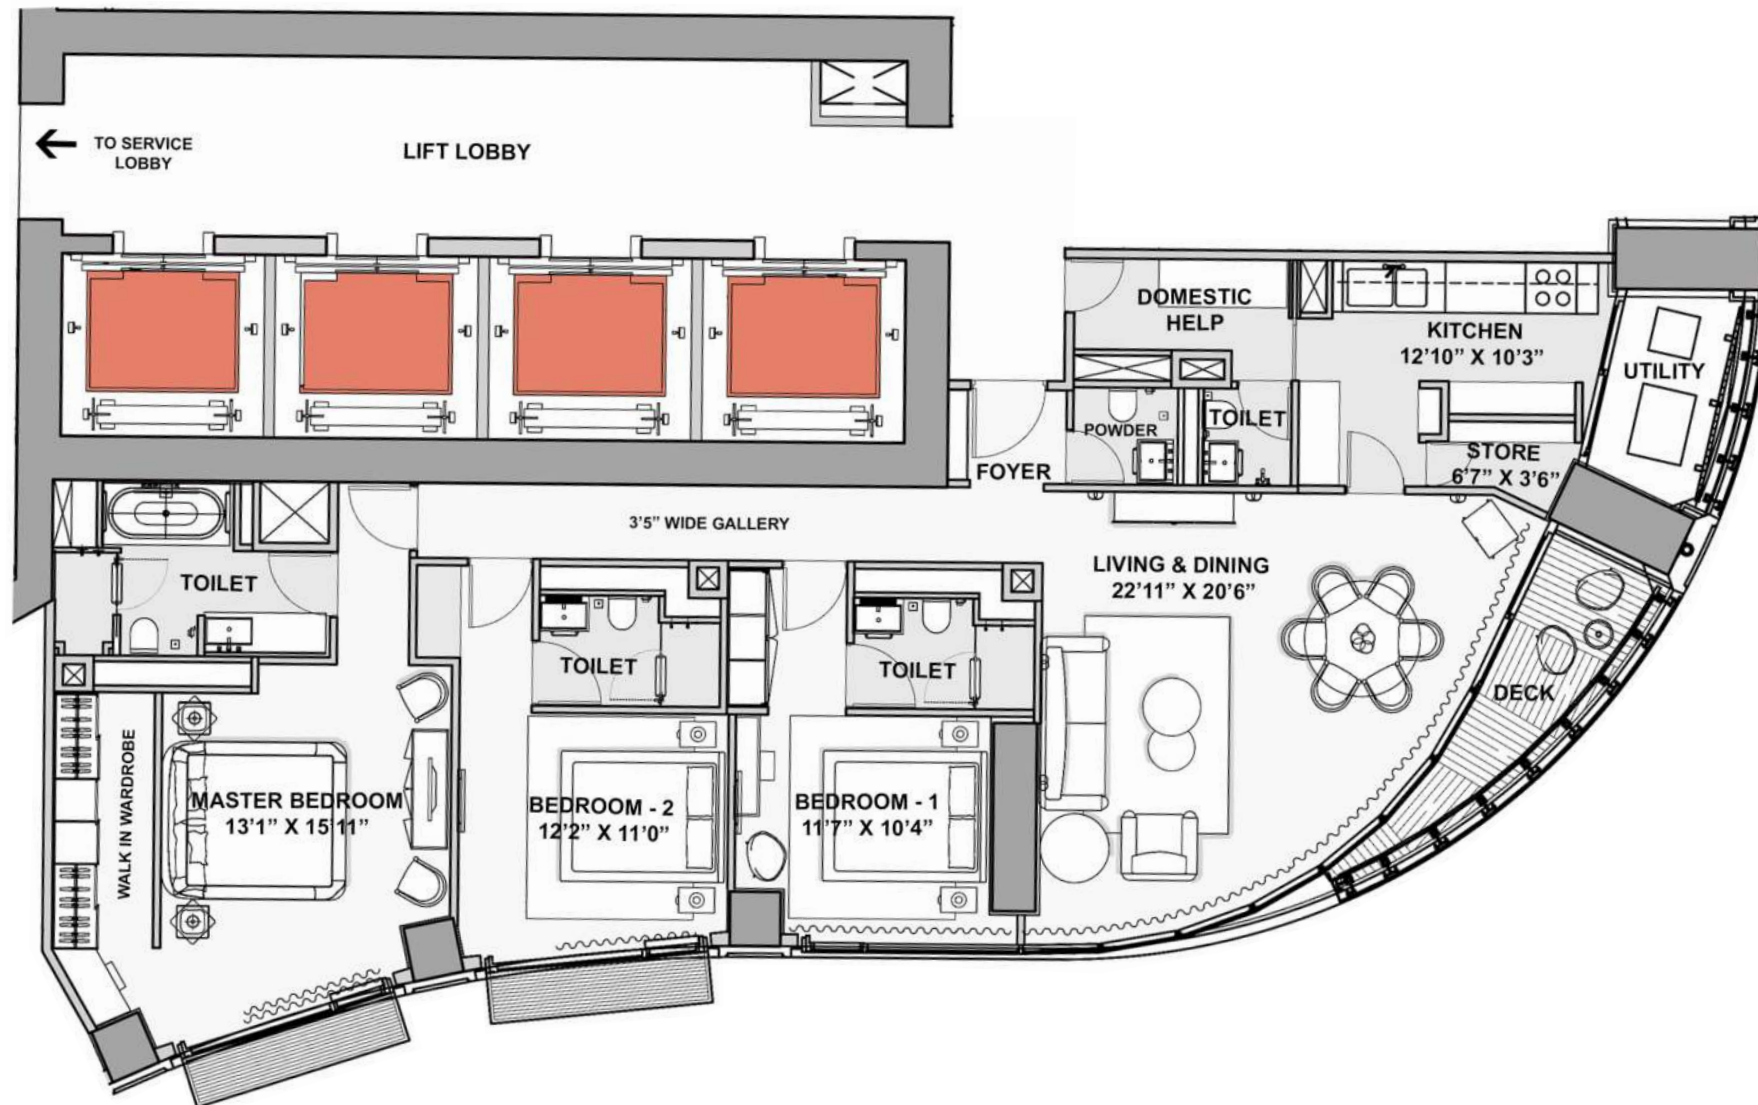

WORLD VIEW

PLANS

A WING

WORLD RESIDENCE A1

Bareshell Layout

-  Wet Areas
-  Structural Walls
-  Deck Area

WORLD RESIDENCE A2

3 bedroom residence

- Wet Areas
- Structural Walls
- Deck Area

WORLD RESIDENCE B2

3 bedroom residence

WORLD RESIDENCE B2

Bareshell Layout

-  Wet Areas
-  Structural Walls
-  Deck Area

C WING

WORLD RESIDENCE C1

4 bedroom residence

WORLD RESIDENCE C1

Bareshell Layout

-  Wet Areas
-  Structural Walls
-  Deck Area

WORLD RESIDENCE C2

3 bedroom residence

WORLD RESIDENCE C2

Bareshell Layout

-  Wet Areas
-  Structural Walls
-  Deck Area

WORLD RESIDENCES
ISOMETRIC VIEW

WORLD RESIDENCE A1

4 bedroom residence (Isometric View)

WORLD RESIDENCE A2

3 bedroom residence (Isometric View)

WORLD RESIDENCE B1