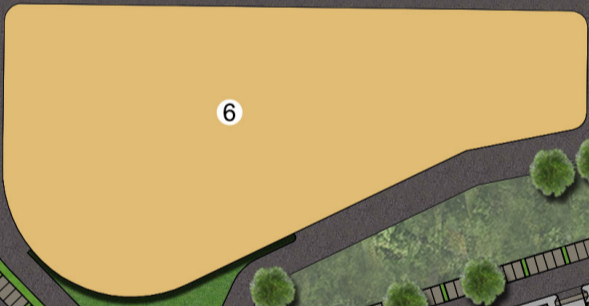

6

FUTURE DEVELOPMENT

CASA GREENVILLE

CASA TREETOPS